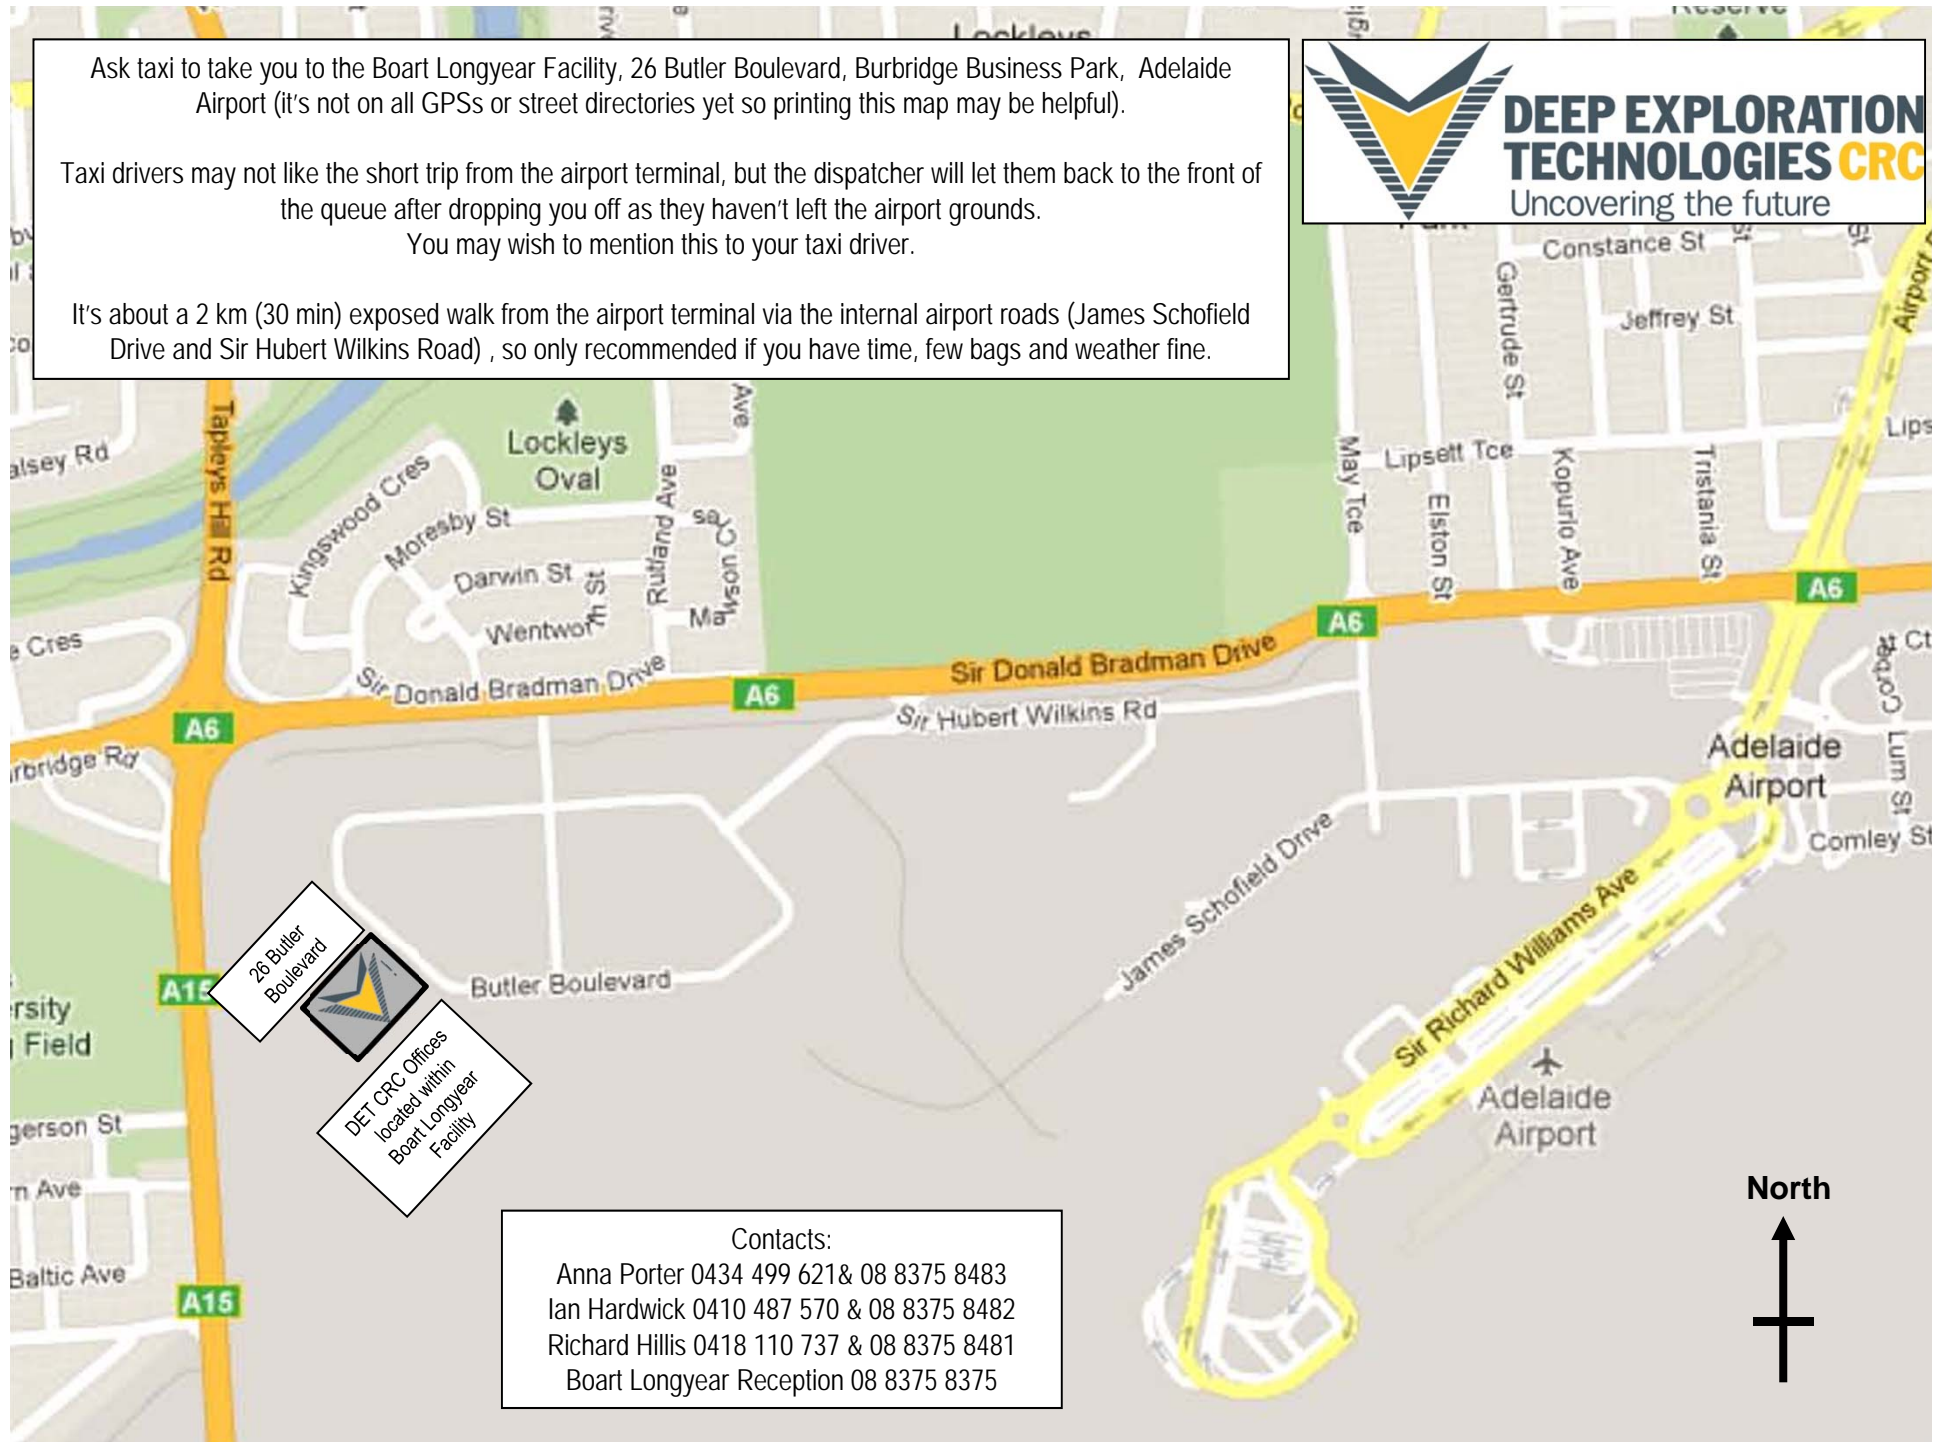

Ask taxi to take you to the Boart Longyear Facility, 26 Butler Boulevard, Burbridge Business Park, Adelaide Airport (it's not on all GPSs or street directories yet so printing this map may be helpful).

Taxi drivers may not like the short trip from the airport terminal, but the dispatcher will let them back to the front of the queue after dropping you off as they haven't left the airport grounds.
You may wish to mention this to your taxi driver.

It's about a 2 km (30 min) exposed walk from the airport terminal via the internal airport roads (James Schofield Drive and Sir Hubert Wilkins Road) , so only recommended if you have time, few bags and weather fine.